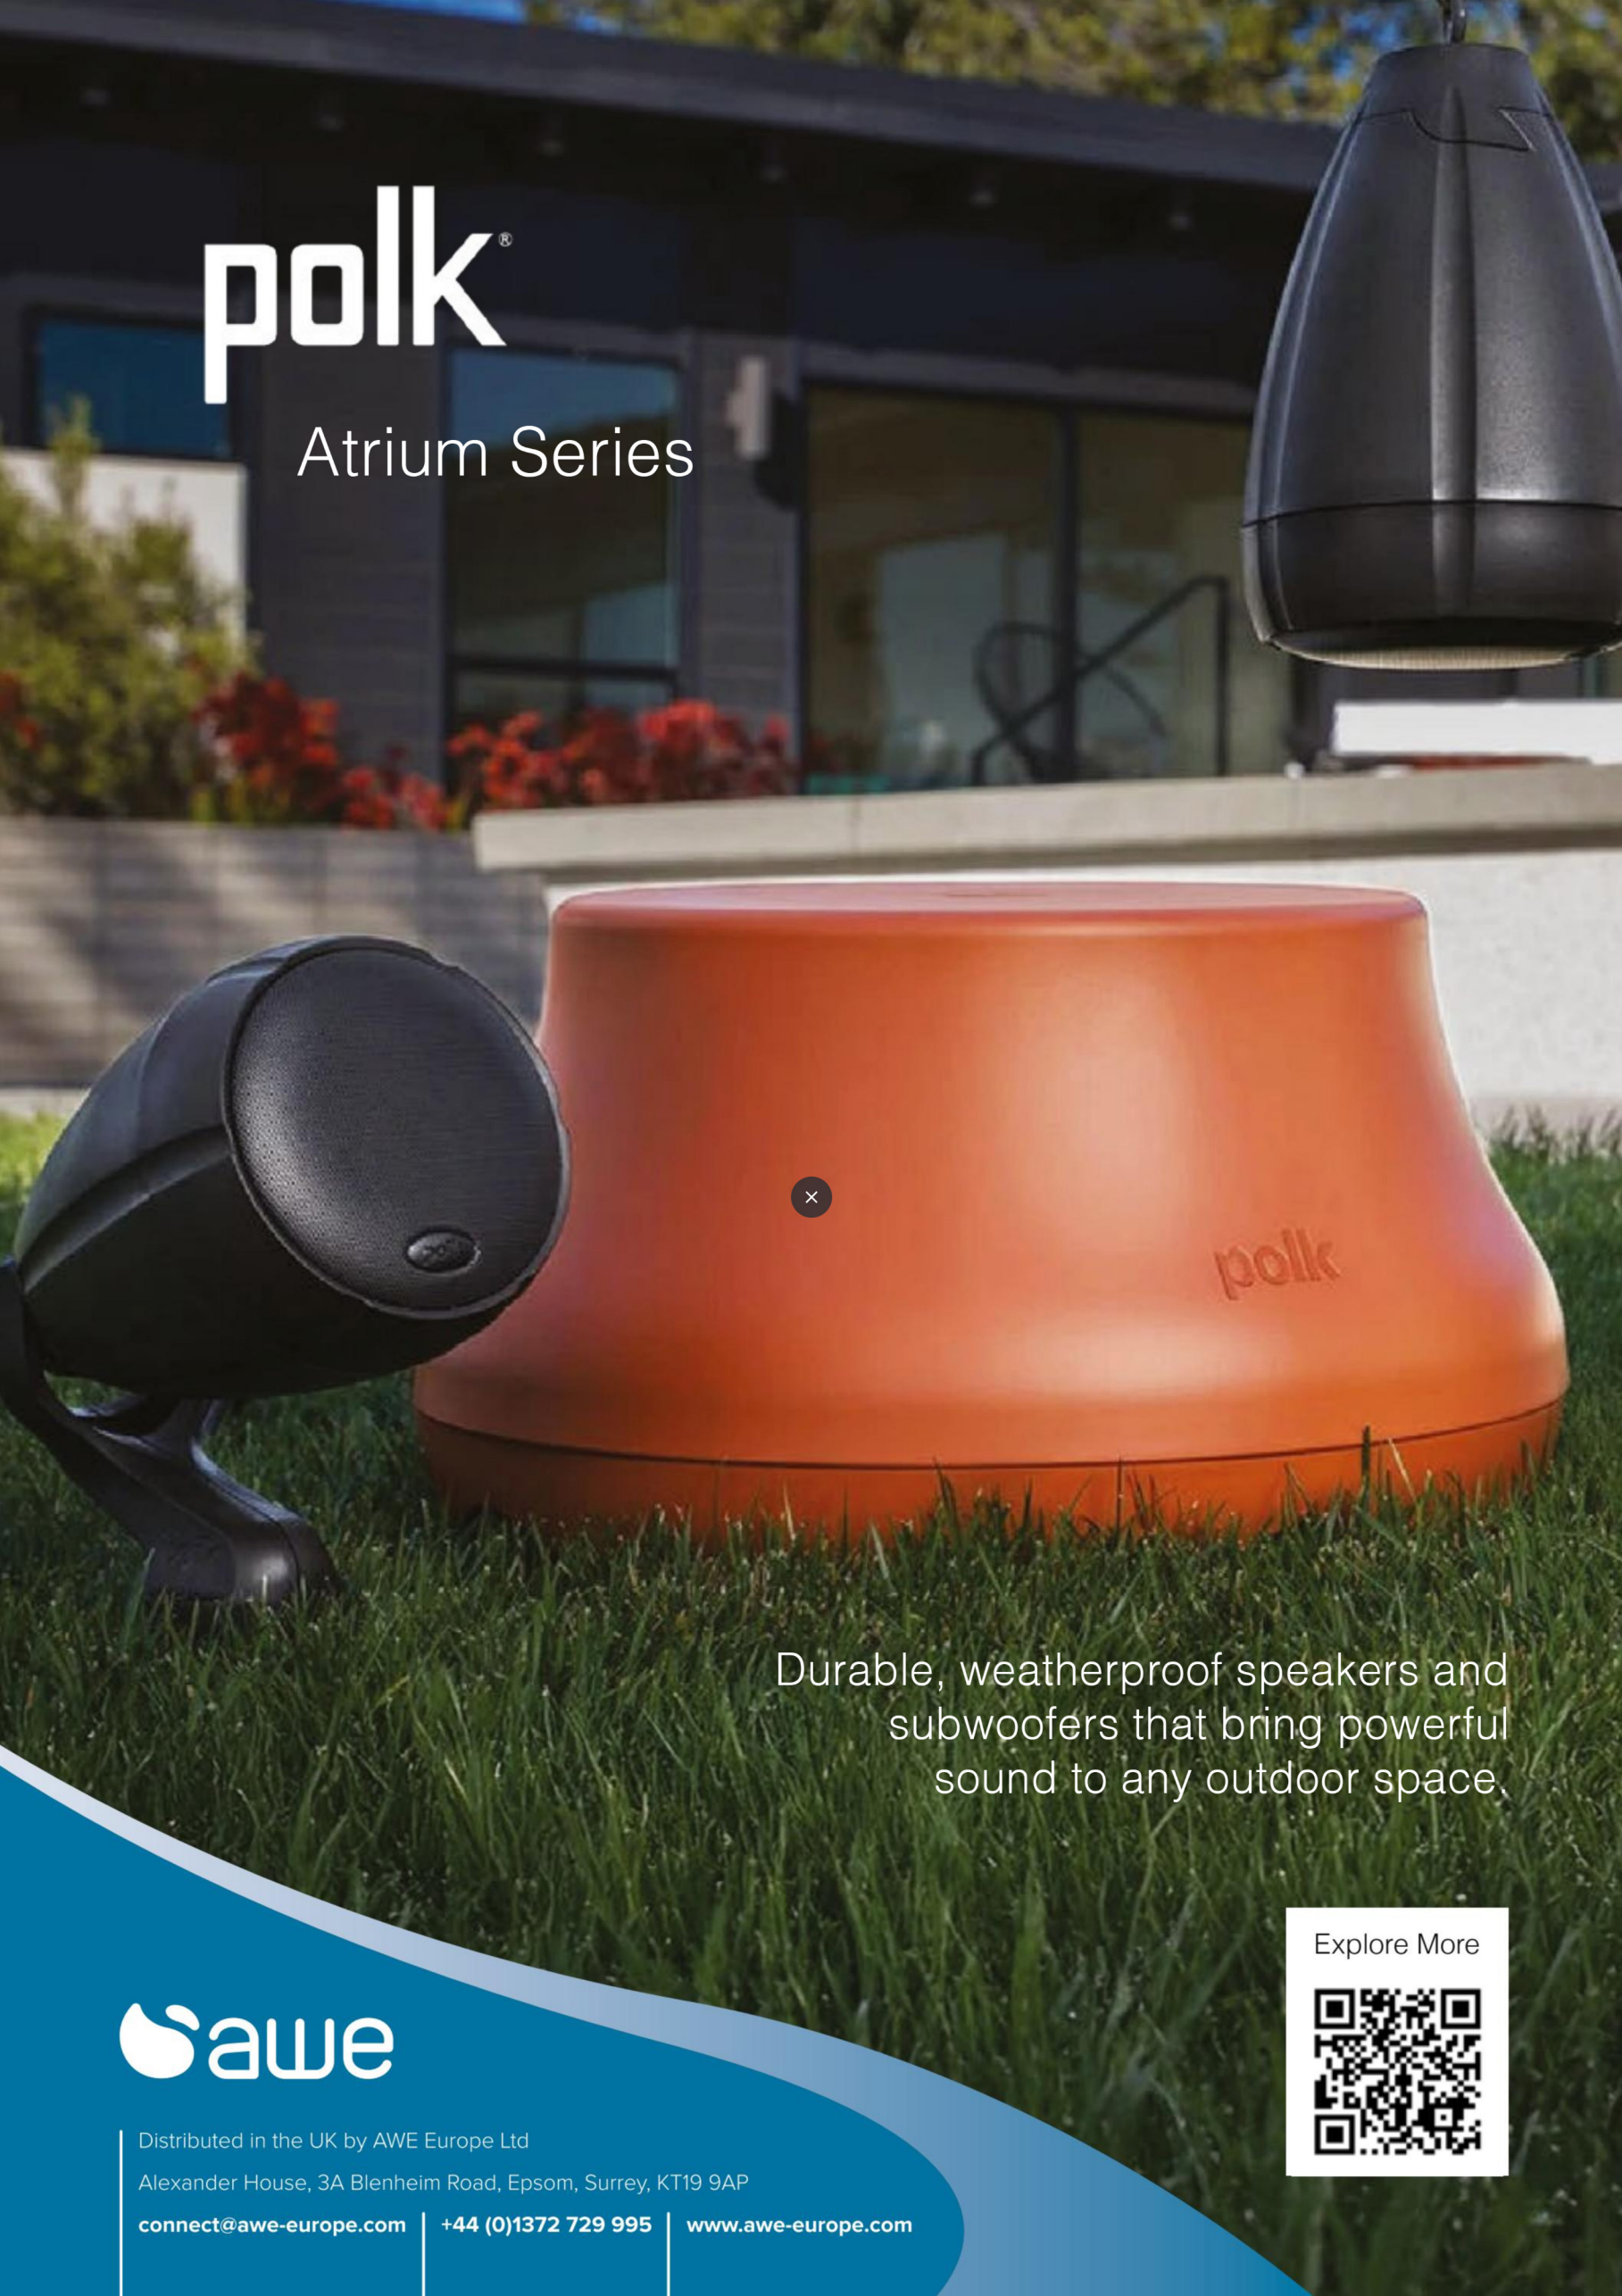

polk®

Atrium Series

Durable, weatherproof speakers and subwoofers that bring powerful sound to any outdoor space.

awe

Distributed in the UK by AWE Europe Ltd

Alexander House, 3A Blenheim Road, Epsom, Surrey, KT19 9AP

connect@awe-europe.com

+44 (0)1372 729 995

www.awe-europe.com

Explore More